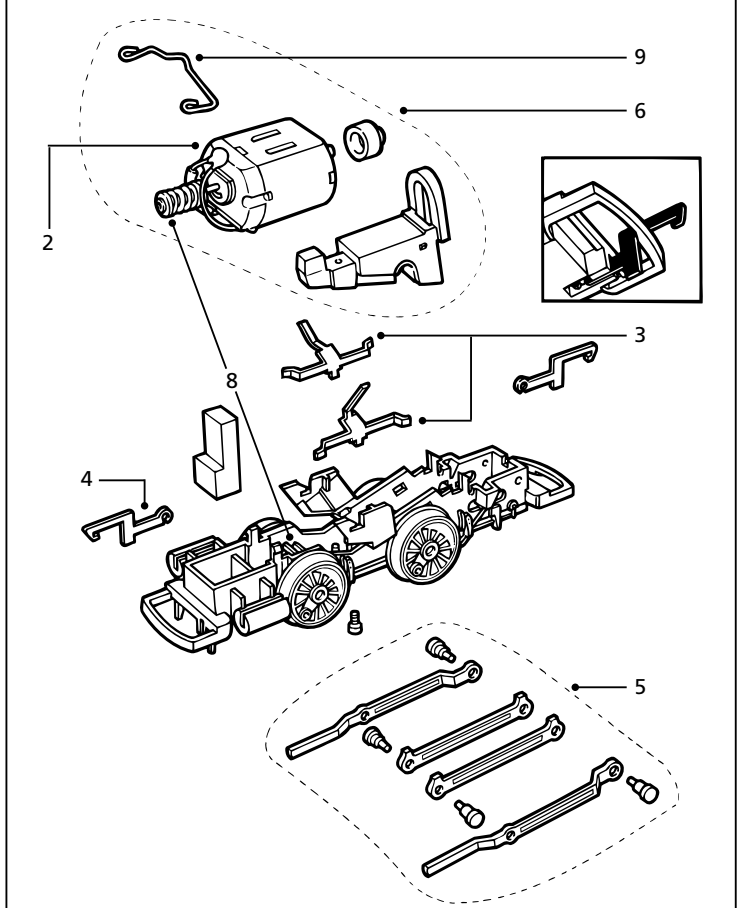

X8957 & R30317/01 CHASSIS ASSEMBLY

X8959 CHASSIS ASSEMBLY

X8961 CHASSIS ASSEMBLY

LIST OF SPARES				R30258 R30338 R30339 R30381	R30340 R30341 R30335	R3064 R30200 R1270
Item No	Description	Pack	R30317			
1	Chassis Assembly Complete	1	R30317/01	X8957	X8961	
2	Motor and Worm	1	X8966	X8966	X8966	
3	Collectors	1	X8962M	X8962M	X8962M	
4	Coupling hook	1	X8389	X8389	X8389	
5	Coupling Rods & Pins	1	X8967	X8967	X8963	
6	Motor, Motor Chassis, bracket & retainer	SET	X8964	X8964	X8964	
7	Screws	1	X8965	X8965	X8965	
8	Worm and Worm Wheel	4	X8004	X8004	X8004	
9	Motor Spring	10	X8286	X8286	X8286	