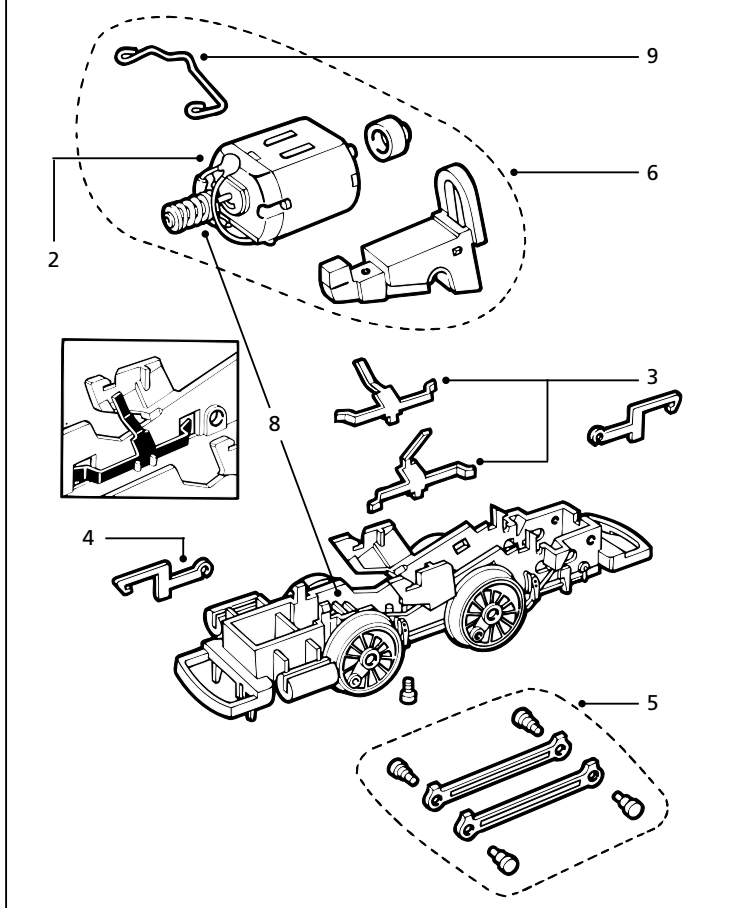

X8957 & R30317/01 CHASSIS ASSEMBLY

X8959 CHASSIS ASSEMBLY

X8961 CHASSIS ASSEMBLY

LIST OF SPARES				R30258 R30338 R30339 R30381	R30340 R30341 R30335	R3064 R30200 R1270
Item No	Description	Pack	R30317			
1	Chassis Assembly Complete	1	R30317/01	X8957	X8961	
2	Motor and Worm	1	X8966	X8966	X8966	
3	Collectors	1	X8962M	X8962M	X8962M	
4	Coupling hook	1	X8389	X8389	X8389	
5	Coupling Rods & Pins	1	X8967	X8967	X8963	
6	Motor, Motor Chassis, bracket & retainer	SET	X8964	X8964	X8964	
7	Screws	1	X8965	X8965	X8965	
8	Worm and Worm Wheel	4	X8004	X8004	X8004	
9	Motor Spring	10	X8286	X8286	X8286	