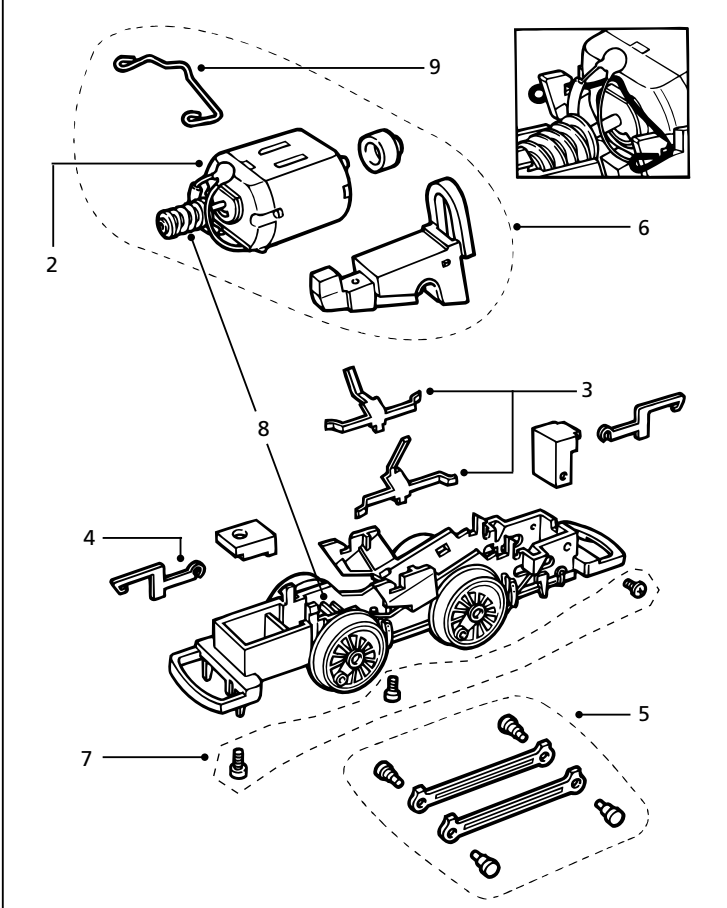

X8957 & R30317/01 CHASSIS ASSEMBLY

X8959 CHASSIS ASSEMBLY

X8961 CHASSIS ASSEMBLY

LIST OF SPARES				R30258 R30338 R30339 R30381	R30340 R30341 R30335	R3064 R30200 R1270
Item No	Description	Pack	R30317			
1	Chassis Assembly Complete	1	R30317/01	X8957	X8961	
2	Motor and Worm	1	X8966	X8966	X8966	
3	Collectors	1	X8962M	X8962M	X8962M	
4	Coupling hook	1	X8389	X8389	X8389	
5	Coupling Rods & Pins	1	X8967	X8967	X8963	
6	Motor, Motor Chassis, bracket & retainer	SET	X8964	X8964	X8964	
7	Screws	1	X8965	X8965	X8965	
8	Worm and Worm Wheel	4	X8004	X8004	X8004	
9	Motor Spring	10	X8286	X8286	X8286	