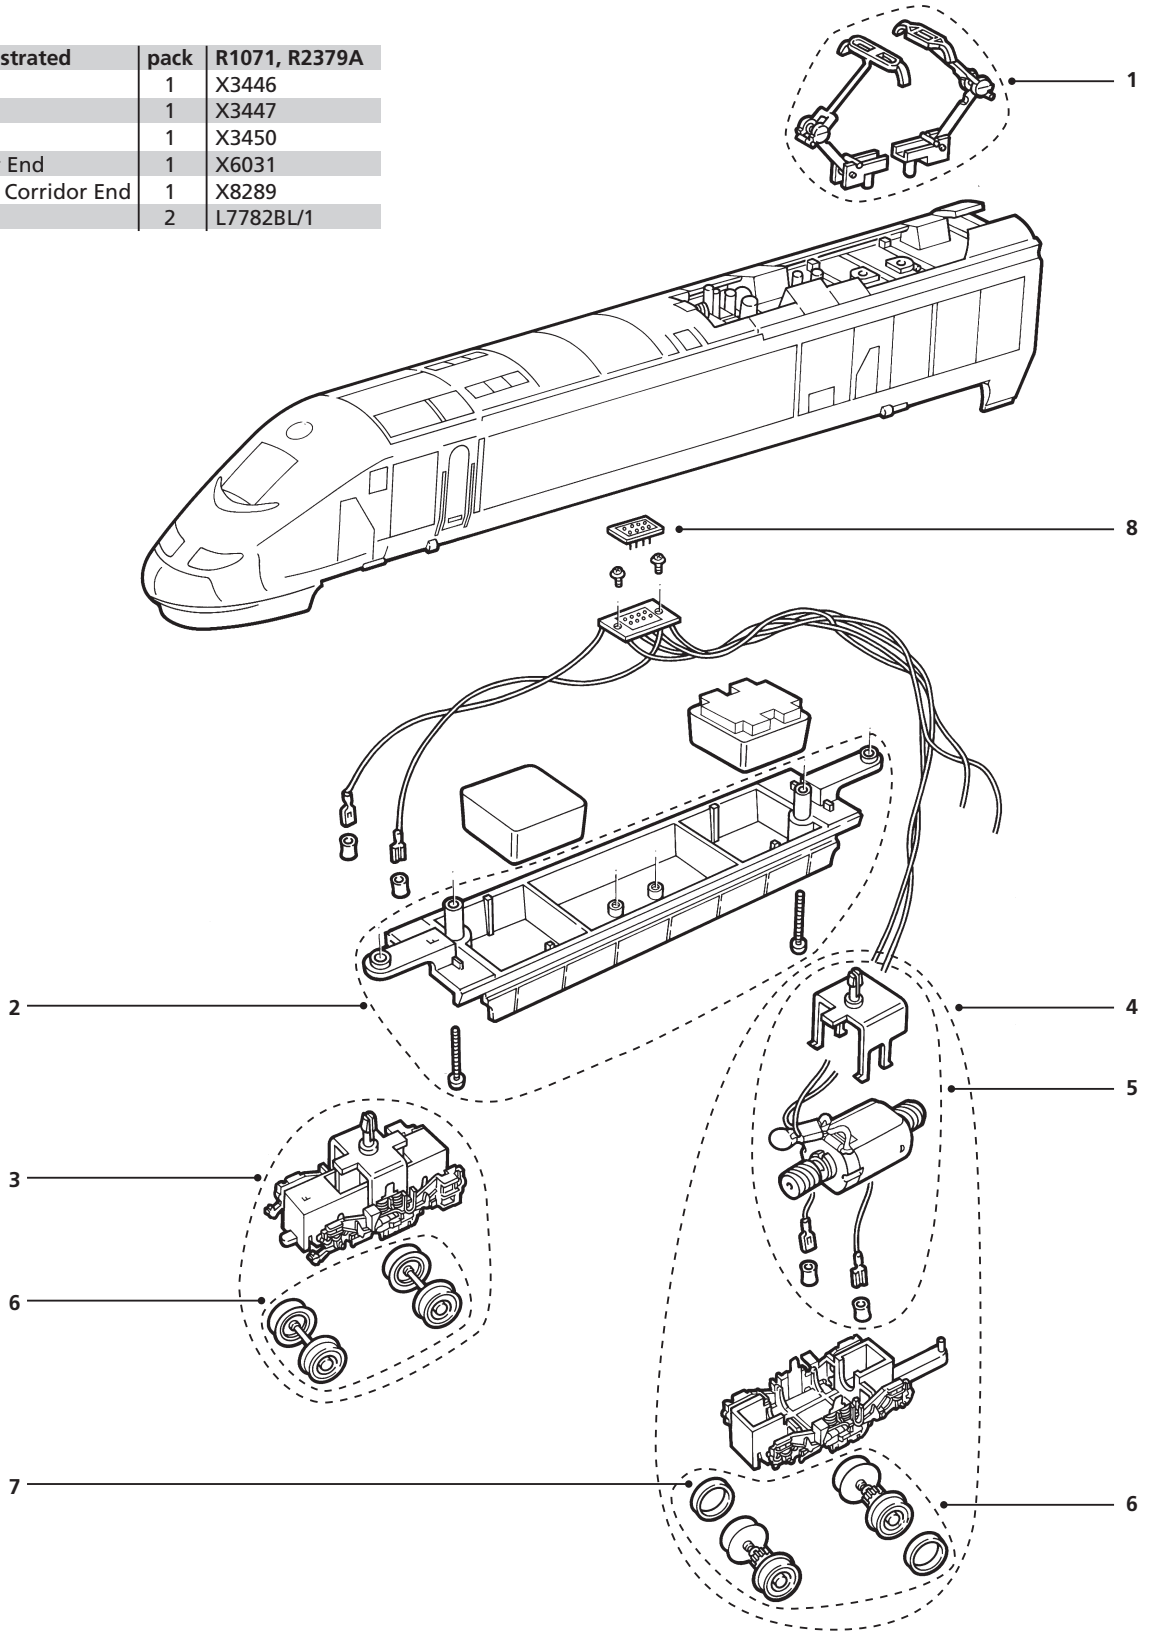

Coach Spares Not Illustrated	pack	R1071, R2379A
Front Bogie	1	X3446
Rear Bogie	1	X3447
Artic Coach	1	X3450
Coach Bogie Corridor End	1	X6031
Bogie Camplate A / B Corridor End	1	X8289
Bogie Clip Eurostar	2	L7782BL/1

LIST OF SPARES

Item	Description	Pack	R1071, R2379A
1	Pantograph A and B	1 + 1	X6027
2	Underframe with Screws	1	X6032DC
3	Front Bogie Complete	1	X3441
4	Power Bogie Complete	1	X3437DC
5	Motor and Retainer with Wires	1 + 1	X6028DC
6	Power Car Wheel Set	2 + 2	X6029
7	Traction Tyres	4	X6030
8	Pins DCC	1	X9255