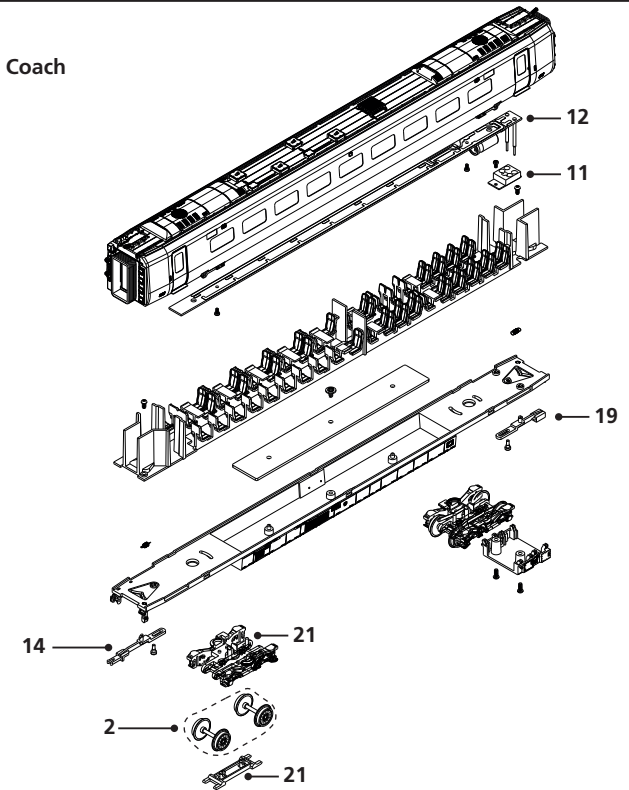

Power

Dummy

Coach

LIST OF SPARES

Item No	Description	pack	R3514	R3579
1	Drive unit	1	X7228	X7228
2	Motor and Flywheels	1	X7229	X7229
3	Bogie Drive Unit	1	X7230	X7230
4	Propshaft front/rear	1	X7231	X7231
5	Main PCB board	1	X7232	X7232
6	Lights Board	1	X7233	X7233
7	Bogie no Wheels	2	X7234	X7234
8	Gear set and cover	set	X7235	X7235
9	Coupling	2	X7236	X7236
10	Wheel set drive Unit	set	X7237	X7237
11	Socket for lights board	4	X7238	X7238
12	Light Board dummy and coach	2	X7239	X7239
13	Dummy pcb board	1	X7240	X7240
14	Extension coupler	2	X7241	X7241
15	Wheel set Dummy car	set	X7242	X7242
16	Direction Lights	2	X7243	X7243
17	Pantograph set	set	X7244	X7244
18	Pinion Drive Unit	2	X7245	X7245
19	Extension coupler	2	X7246	X7246
20	Wheel set (coach)	set	X7247	X7247
21	Bogie (coach)	1+1	X7248	X7248