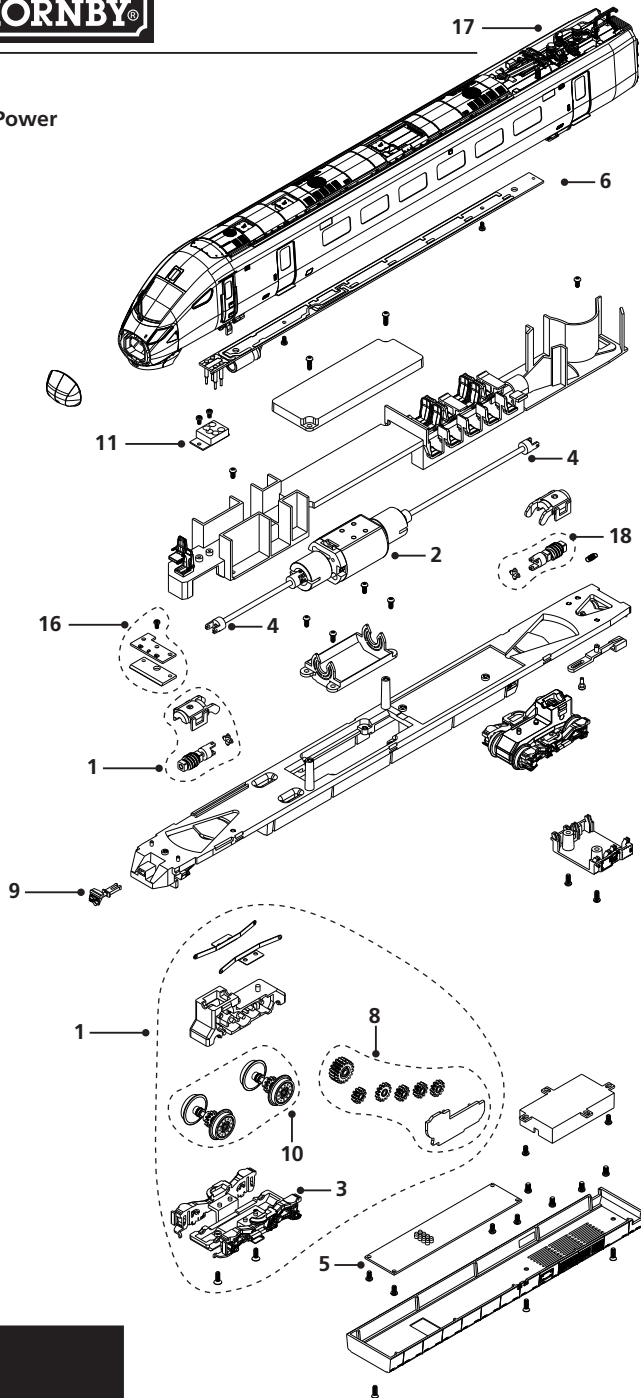

Power

Dummy

Coach

LIST OF SPARES

Item No	Description	pack	R3514	R3579
1	Drive unit	1	X7228	X7228
2	Motor and Flywheels	1	X7229	X7229
3	Bogie Drive Unit	1	X7230	X7230
4	Propshaft front/rear	1	X7231	X7231
5	Main PCB board	1	X7232	X7232
6	Lights Board	1	X7233	X7233
7	Bogie no Wheels	2	X7234	X7234
8	Gear set and cover	set	X7235	X7235
9	Coupling	2	X7236	X7236
10	Wheel set drive Unit	set	X7237	X7237
11	Socket for lights board	4	X7238	X7238
12	Light Board dummy and coach	2	X7239	X7239
13	Dummy pcb board	1	X7240	X7240
14	Extension coupler	2	X7241	X7241
15	Wheel set Dummy car	set	X7242	X7242
16	Direction Lights	2	X7243	X7243
17	Pantograph set	set	X7244	X7244
18	Pinion Drive Unit	2	X7245	X7245
19	Extension coupler	2	X7246	X7246
20	Wheel set (coach)	set	X7247	X7247
21	Bogie (coach)	1+1	X7248	X7248