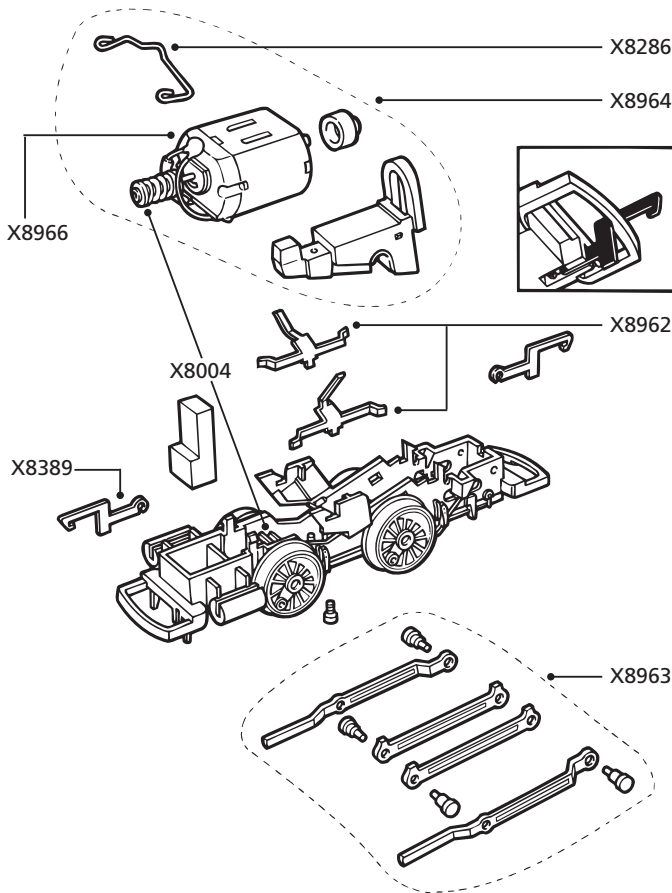

**X8957 CHASSIS ASSEMBLY**

**X8959 CHASSIS ASSEMBLY**

**X8961 CHASSIS ASSEMBLY**

**LIST OF PARTS**

Ref. No.	Description	Spares Pack
X8957	Chassis Assembly Complete – black wheels	1
X8958	Chassis Assembly Complete – red wheels	1
X8959	Chassis Assembly Complete – black wheels	1
X8960	Chassis Assembly Complete – red wheels	1
X8961	Chassis Assembly Complete – black wheels	1
X8966	Motor and Worm	1
X8962	Collectors	pair
X8389	Coupling Hook	4
X8963	Coupling rods, crossheads & pins	set
X8964	Motor, motor chassis, bracket & retainer	set
X8967	Coupling rods & pins	set
X8967Y	Coupling rods & pins (yellow)	set
X8967R	Coupling rods & pins (red)	set
X8965	Screws	set
X8004	Worm and Worm Wheel	pair
X8286	Motor Spring	10
X2259A	Chassis Assembly Complete for Percy R350	