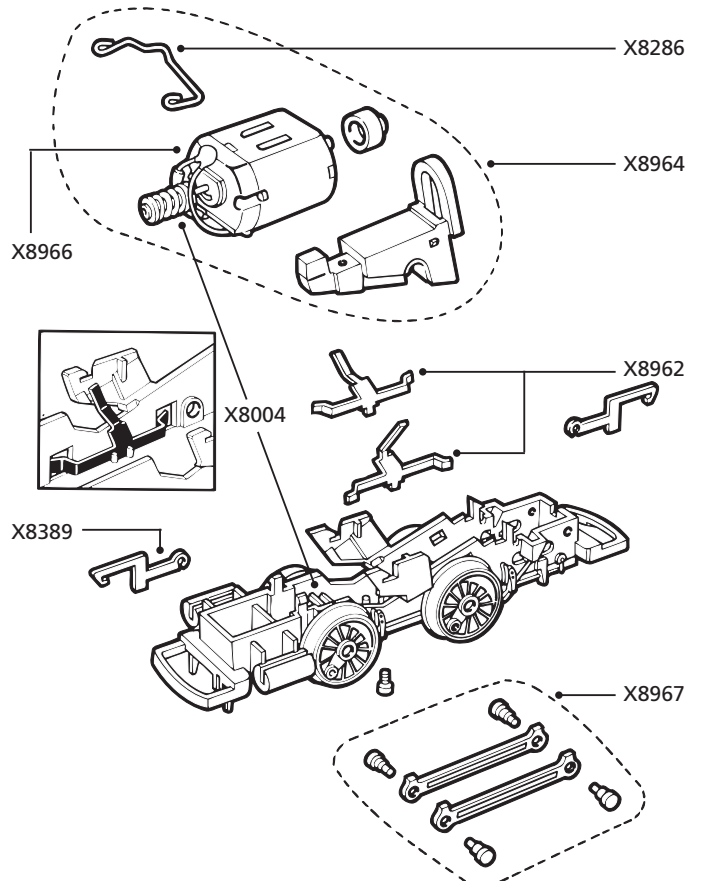

**X8957 CHASSIS ASSEMBLY**

**X8959 CHASSIS ASSEMBLY**

**X8961 CHASSIS ASSEMBLY**

**LIST OF PARTS**

Ref. No.	Description	Spares Pack
X8957	Chassis Assembly Complete – black wheels	1
X8958	Chassis Assembly Complete – red wheels	1
X8959	Chassis Assembly Complete – black wheels	1
X8960	Chassis Assembly Complete – red wheels	1
X8961	Chassis Assembly Complete – black wheels	1
X8966	Motor and Worm	1
X8962	Collectors	pair
X8389	Coupling Hook	4
X8963	Coupling rods, crossheads & pins	set
X8964	Motor, motor chassis, bracket & retainer	set
X8967	Coupling rods & pins	set
X8967Y	Coupling rods & pins (yellow)	set
X8967R	Coupling rods & pins (red)	set
X8965	Screws	set
X8004	Worm and Worm Wheel	pair
X8286	Motor Spring	10
X2259A	Chassis Assembly Complete for Percy R350	