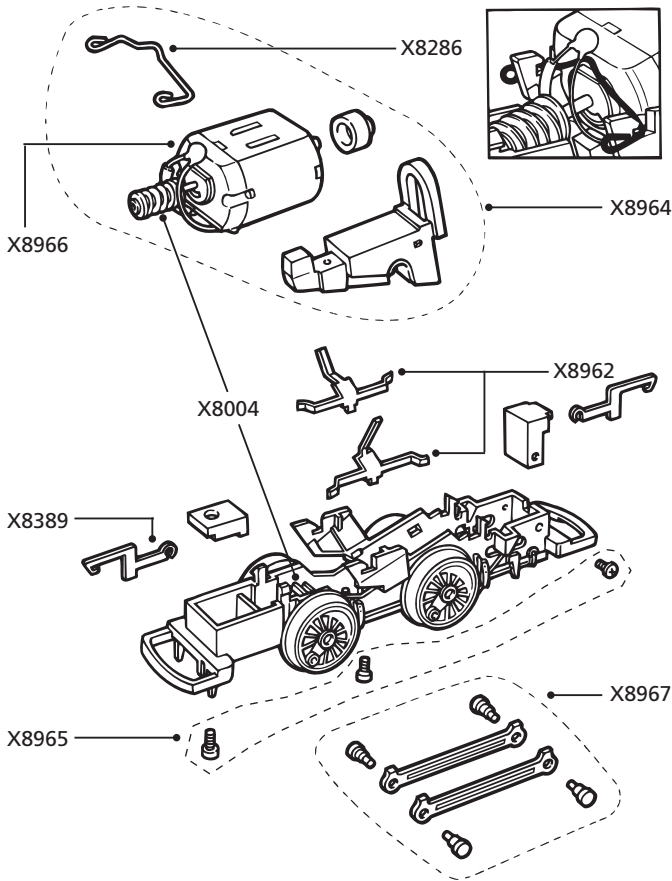

**X8957 CHASSIS ASSEMBLY**

**X8959 CHASSIS ASSEMBLY**

**X8961 CHASSIS ASSEMBLY**

**LIST OF PARTS**

Ref. No.	Description	Spares Pack
X8957	Chassis Assembly Complete – black wheels	1
X8958	Chassis Assembly Complete – red wheels	1
X8959	Chassis Assembly Complete – black wheels	1
X8960	Chassis Assembly Complete – red wheels	1
X8961	Chassis Assembly Complete – black wheels	1
X8966	Motor and Worm	1
X8962	Collectors	pair
X8389	Coupling Hook	4
X8963	Coupling rods, crossheads & pins	set
X8964	Motor, motor chassis, bracket & retainer	set
X8967	Coupling rods & pins	set
X8967Y	Coupling rods & pins (yellow)	set
X8967R	Coupling rods & pins (red)	set
X8965	Screws	set
X8004	Worm and Worm Wheel	pair
X8286	Motor Spring	10
X2259A	Chassis Assembly Complete for Percy R350	